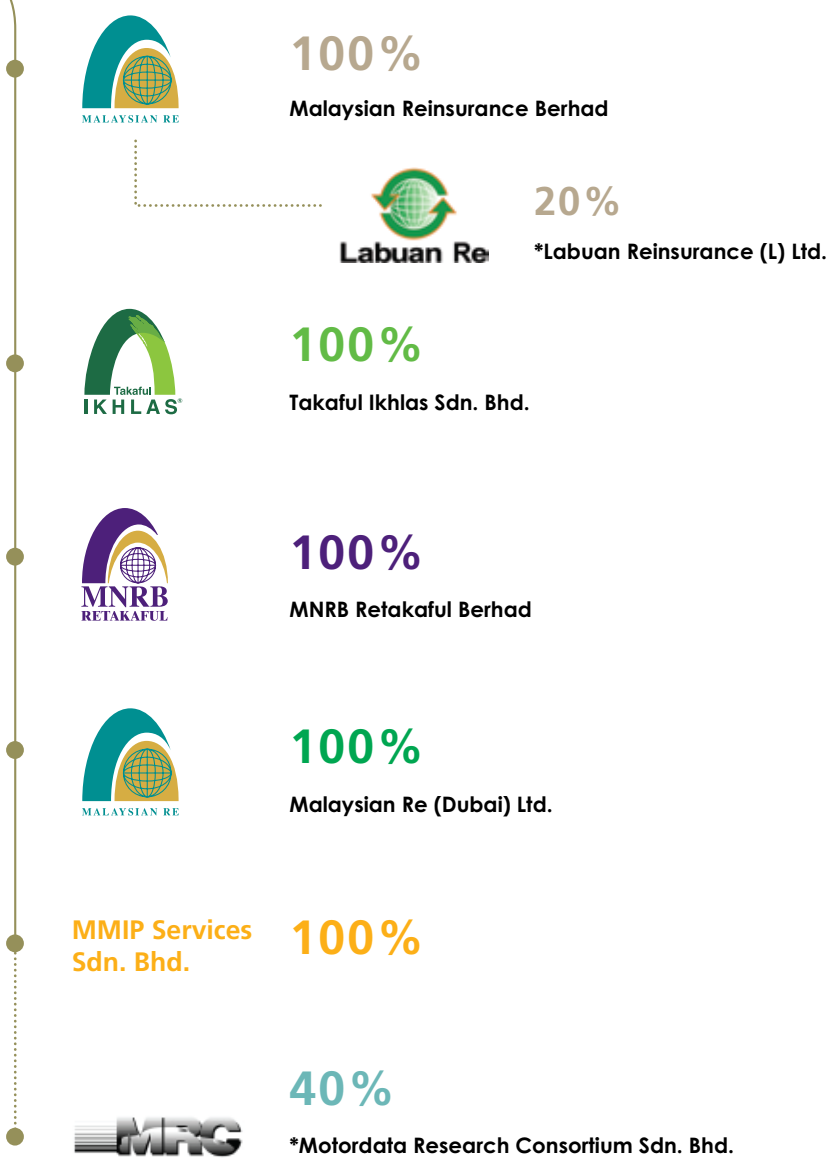

group structure

MNRB HOLDINGS BERHAD

* Associate Company